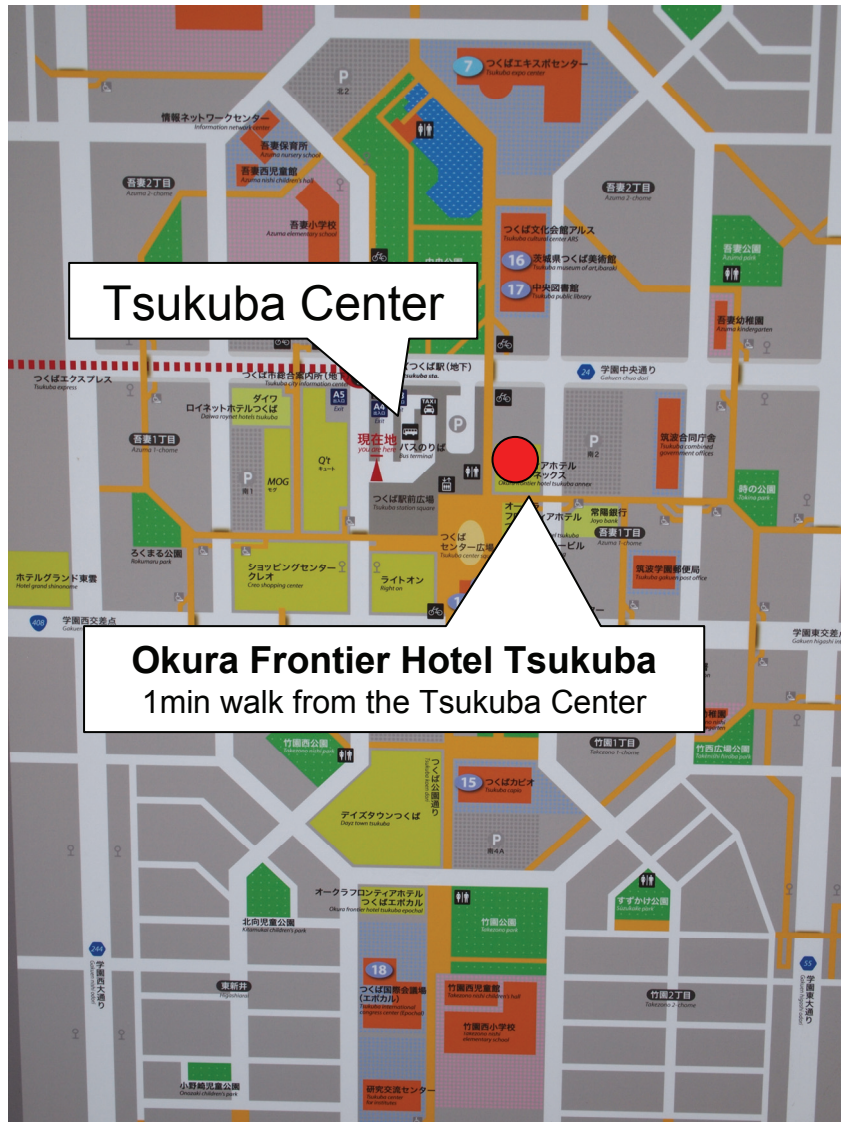

Access to the Okura Frontier Hotel Tsukuba (オークラフロンティアホテルつくば 本館)

The gate of the hotel is the upstairs.