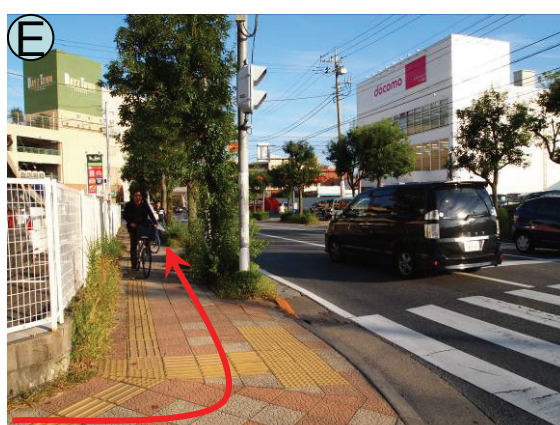

Access to the Okura Frontier Hotel Tsukuba Epochal (オークラフロンティアホテルつくば エポカル)

Tsukuba Center

Okura Frontier Hotel Tsukuba Epochal About 10min walk from the Tsukuba Center

appearance

A

B

C

D