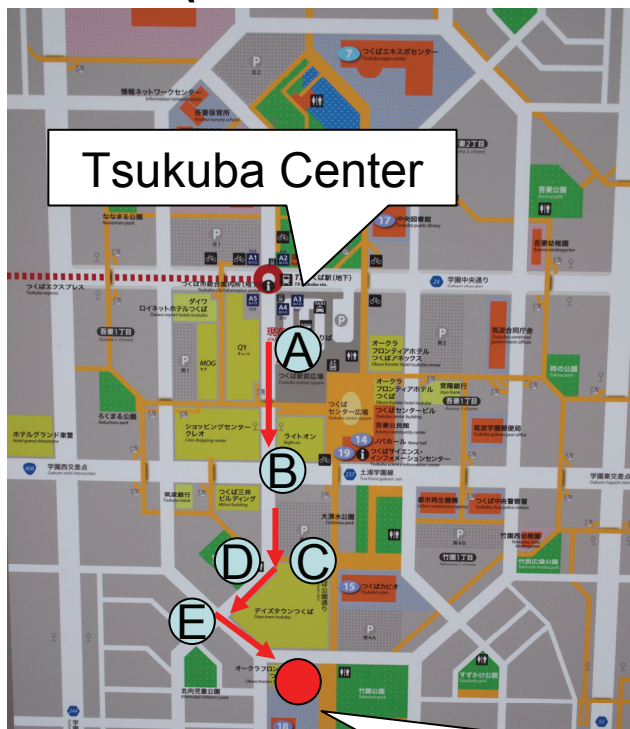

Access to the Okura Frontier Hotel Tsukuba Epochal (オークラフロンティアホテルつくば エポカル)

Tsukuba Center

Okura Frontier Hotel Tsukuba Epochal About 10min walk from the Tsukuba Center

appearance

A

B

C

D

E