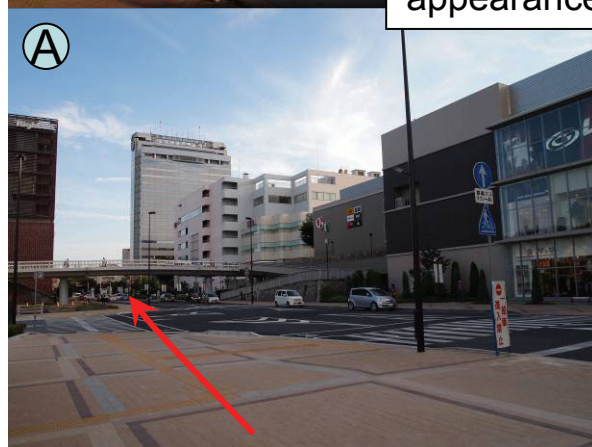

Access to the Okura Frontier Hotel Tsukuba Epochal (オークラフロンティアホテルつくば エポカル)

Tsukuba Center

Okura Frontier Hotel Tsukuba Epochal About 10min walk from the Tsukuba Center

appearance

A

B

C

D