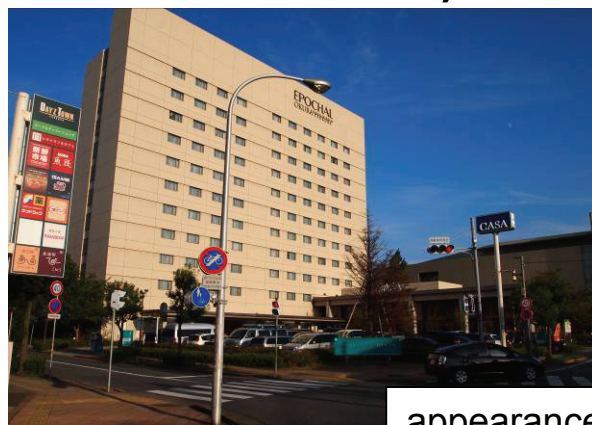

Access to the Okura Frontier Hotel Tsukuba Epochal (オークラフロンティアホテルつくば エポカル)

Tsukuba Center

Okura Frontier Hotel Tsukuba Epochal About 10min walk from the Tsukuba Center

appearance

A

B

C

D